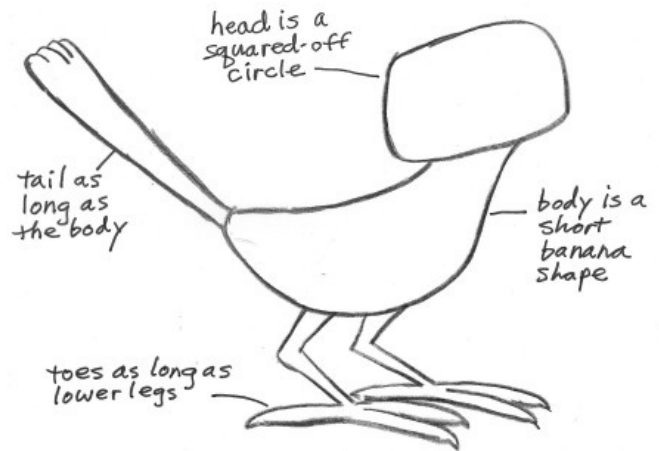

# How to draw **Natalie Attired**

Feeling artistic? Here's how you draw the other half of Emerson Hicky's detective team.

Get a pencil, paper, and an eraser. Put on your fancy artist cap (or whatever cap you can find). Then follow these simple instructions.

## STEP 1

Start with the basic shapes of a squared-off circle head and a body like a short, fat banana.

## STEP 3

As you add Natalie's feathers, be sure to include some shading. Her shoulders are black, she's got a white belly, and her upper wings are white-tipped.

And now, you're done!

*Go forth and be artistic!*